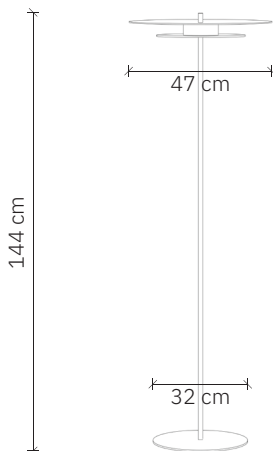

Aeroplan Floor

design: 2023, Cezary Zadorożny

Model	Aeroplan Floor
Material	Aluminium Sandblasted glass
Finish	Powder-coated aluminium, sanblasted glass
Dimensions	Lampshade diameter: 47 cm, base diameter: 32 cm, H: 144 cm
Power cord	Fabric-coated black silicone, 180 cm
Power supply	220-240V
Light Source	18 W LED, ~3000 K (with an in-line dimmer)
Weight	6,9 kg

Aeroplan Floor

design: 2023, Cezary Zadorożny

Model	Aeroplan Floor
EAN code	5902730888192
Producer	LOFTLIGHT Bottonova Sp. z o. o.
Design	Cezary Zadorożny
Type	Floor lamp
Materials	Aluminium Sandblasted glass
Finish	Powder-coated aluminium, sanblasted glass
Lampshade diameter	47 cm
Base diameter	32 cm
Height	144 cm
Power cord	Fabric-coated black silicone
Standard cord length	180 cm
Power supply	220-240V
Light source	18W LED (with an in-line dimmer)
Light colour	~3000 K
Light stream	1800 lm
Color Rendering Index	95 Ra
Number of light points	1
Weight	6,9 kg
IP protection degree	IP20