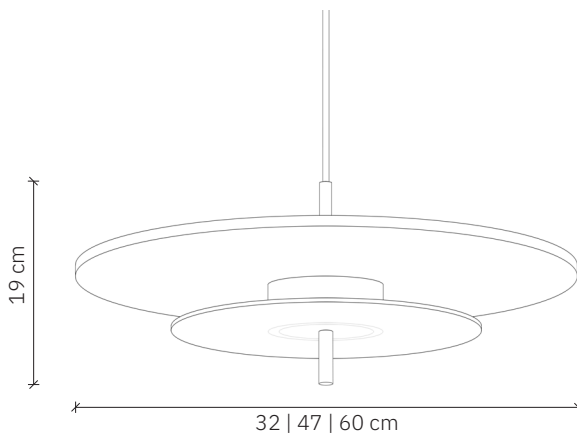

# Aeroplan Pendant 32 | 47 | 60

design: 2024, Cezary Zadorożny

<b>Model</b>	Aeroplan Pendant
<b>Material</b>	Aluminium   Sandblasted glass
<b>Finish</b>	Powder-coated aluminium, sanblasted glass
<b>Dimensions</b>	Ø 32 cm   Ø 47 cm   Ø 60 cm, H: 19 cm
<b>Power cord</b>	Fabric-coated black silicone - 120 cm
<b>Power supply</b>	220-240V
<b>Light Source</b>	24 W LED, ~3000 K (dimmable)
<b>Ceiling rose</b>	Flat aluminum powder-coated Ø 10 cm, mounting hole spacing: 6 cm
<b>Weight</b>	32: 1,15 kg; 47: 1,95 kg; 60: 2,95 kg

# Aeroplan Pendant

design: 2024, Cezary Zadorożny

Model	Aeroplan Pendant
EAN code	32: 5902730888017; 47: 5902730887454; 60: 5902730888208
Producer	LOFTLIGHT   Bottonova Sp. z o. o.
Design	Cezary Zadorożny
Type	Pendant lamp
Materials	Aluminium   Sandblasted glass
Finish	Powder-coated aluminium, sanblasted glass
Diameter	32 cm   47 cm   60 cm
Height	19 cm
Power cord	Fabric-coated black silicone
Standard cord length	120 cm
Power supply	220-240V
Light source	24W LED (dimmable)
Light colour	~3000 K
Light stream	2400 lm
Color Rendering Index	95 Ra
Ceiling rose	Flat aluminum powder-coated Ø 10 cm (lampshade colour)
Number of light points	1
Weight	32: 1,15 kg; 47: 1,95 kg; 60: 2,95 kg
IP protection degree	IP20