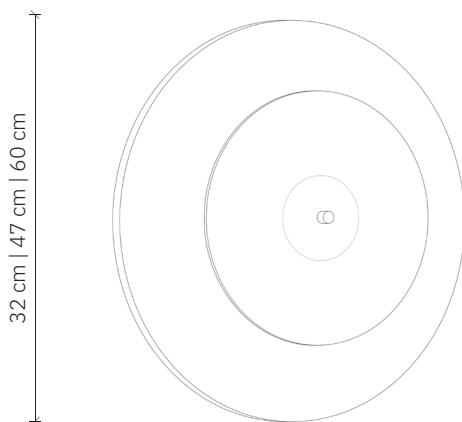

# Aeroplan Wall 32 | 47 | 60

design: 2023, Cezary Zadorożny

|                     |   |
|---------------------|---|
| <b>Model</b>        | Aeroplan Wall                             |
| <b>Material</b>     | Aluminium   Sandblasted glass             |
| <b>Finish</b>       | Powder-coated aluminium, sanblasted glass |
| <b>Dimensions</b>   | Ø 32 cm   Ø 47 cm   Ø 60 cm , H: 6,5 cm   |
| <b>Power supply</b> | 220-240V                                  |
| <b>Light Source</b> | 14 W LED, ~2700 K (dimnable)              |
| <b>Weight</b>       | 32: 1 kg; 47: 1,8 kg; 60: 2,8 kg          |

# Aeroplan Wall 32 | 47 | 60

design: 2023, Cezary Zadorożny

|                        |   |
|------------------------|---|
| Model                  | Aeroplan Wall   |
| EAN code               | 32: 5902730888239; 47: 5902730888246; 60: 5902730888505 |
| Producer               | LOFTLIGHT   Bottonova Sp. z o. o.                       |
| Design                 | Cezary Zadorożny  |
| Type                   | Pendant lamp  |
| Materials              | Aluminium   Sandblasted glass                           |
| Finish                 | Powder-coated aluminium, sanblasted glass               |
| Diameter               | 32 cm   47 cm   60 cm                                   |
| Height                 | 6,5 cm  |
| Power supply           | 220-240V  |
| Light source           | 14W LED (dimnable)                                      |
| Light colour           | ~2700 K   |
| Light stream           | 1400 lm   |
| Color Rendering Index  | 95 Ra   |
| Number of light points | 1   |
| Weight                 | 32: 1 kg; 47: 1,8 kg; 60: 2,8 kg                        |
| IP protection degree   | IP20  |