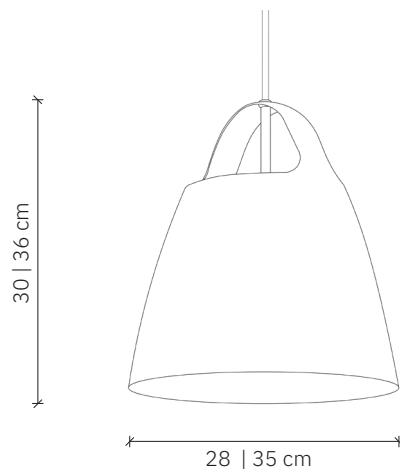

Belcanto IP65

design: 2020, Cezary Zadorożny

Model	Belcanto
Material	Aluminium
Finish	Powder-coated aluminium
Dimensions	Ø 23 cm, H: 22 cm, Ø 30 cm, H: 29 cm Ø 45 cm, H: 39 cm, Ø 60 cm, H: 46 cm
Power cord	Fabric-coated black silicone - 120 cm
Power supply	220-240V
Light Source	E27 max. 60W (not included)
Ceiling rose	Flat ceiling rose - powder-coated aluminium, Ø 10 cm
Weight	28: 0,87 kg; 35: 1,25 kg

Belcanto IP65

design: 2020, Cezary Zadorożny

Model	Belcanto IP65
EAN code	28: 5902730887164; 35: 5902730887171
Producer	LOFTLIGHT Bottonova Sp. z o. o.
Design	Cezary Zadorożny
Type	Pendant lamp
Materials	Aluminium
Finish	Powder-coated aluminium
Diameter	28 35 cm
Height	30 36 cm
Power cord	Fabric-coated black silicone
Standard cord length	120 cm
Power supply	220-240V
Light source	E27 max. 60W (not included)
Ceiling rose	Flat ceiling rose - powder-coated aluminium, Ø 10 cm
Number of light points	1
Weight	28: 0,87 kg; 35: 1,25 kg
IP protection degree	IP65