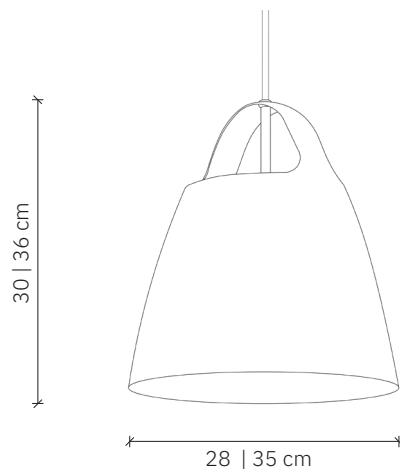

# Belcanto

design: 2020, Cezary Zadorożny

<b>Model</b>	Belcanto
<b>Material</b>	Aluminium
<b>Finish</b>	Powder-coated aluminium
<b>Dimensions</b>	Ø 23 cm, H: 22 cm, Ø 30 cm, H: 29 cm Ø 45 cm, H: 39 cm, Ø 60 cm, H: 46 cm
<b>Power cord</b>	Fabric-coated black silicone - 120 cm
<b>Power supply</b>	220-240V
<b>Light Source</b>	E27 max. 60W (not included)
<b>Ceiling rose</b>	Flat ceiling rose - powder-coated aluminium, Ø 10 cm
<b>Weight</b>	28: 0,87 kg; 35: 1,25 kg

# Belcanto

design: 2020, Cezary Zadorożny

Model	Belcanto
EAN code	28: 5902730886891; 35: 5902730886907
Producer	LOFTLIGHT   Bottonova Sp. z o. o.
Design	Cezary Zadorożny
Type	Pendant lamp
Materials	Aluminium
Finish	Powder-coated aluminium
Diameter	28   35 cm
Height	30   36 cm
Power cord	Fabric-coated black silicone
Standard cord length	120 cm
Power supply	220-240V
Light source	E27 max. 60W (not included)
Ceiling rose	Flat ceiling rose - powder-coated aluminium, Ø 10 cm
Number of light points	1
Weight	28: 0,87 kg; 35: 1,25 kg
IP protection degree	IP20