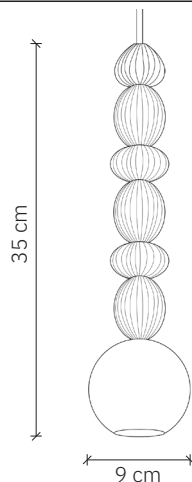

Bola Queen 1

design: 2023, Cezary Zadorożny

Model	Bola Queen 1
Material	Aluminium Brass
Finish	Powder-coated aluminium
Dimensions	Ø 9 cm, H: 35 cm
Power cord	Fabric-coated black silicone - 120 cm
Power supply	220-240V
Light Source	6W LED (dimnable)
Ceiling rose	Hemisphere ceiling rose - powder-coated steel
Weight	0,9 kg

Bola Queen 1

design: 2023, Cezary Zadorożny

Model	Bola Queen 1
EAN code	5902730888512
Producer	LOFTLIGHT Bottonova Sp. z o. o.
Design	Cezary Zadorożny
Type	Pendant lamp
Materials	Aluminium Brass
Finish	Powder-coated aluminium
Diameter	9 cm
Height	35 cm
Number of brass elements	6
Number of balls	1
Power cord	Fabric-coated black silicone
Standard cord length	120 cm
Power supply	220-240V
Light source	6W LED (dimnable)
Light colour	~3000K
Light stream	600 lm
Color Rendering Index	95 Ra
Ceiling rose	Hemisphere ceiling rose - powder-coated black steel
Number of light points	1
Weight	0,9 kg
IP protection degree	IP20