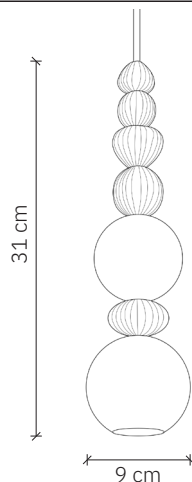

Bola Queen 2

design: 2023, Cezary Zadorożny

Model	Bola Queen 2
Material	Aluminium Brass
Finish	Powder-coated aluminium
Dimensions	Ø 9 cm, H: 31 cm
Power cord	Fabric-coated black silicone - 120 cm
Power supply	220-240V
Light Source	6W LED (dimnable)
Ceiling rose	Hemisphere ceiling rose - powder-coated steel
Weight	1,6 kg

User Manual:

- Gently remove the packaging.
- Before starting the installation, check if the product is complete and contains all elements without any damage.
- Check if all cables have undamaged insulation of wires and conductors.
- If any damage occurred during transport, report it to the seller.
- Turn off the power in the room where the lamp will be installed. Switch off the circuit breakers or the main power switch.
- It is recommended that the fixture be installed by an electrician or a properly trained person.
- The manufacturer does not provide wall plugs with the lamp. It is recommended to purchase plugs specifically designed for the mounting surface.
- Use only recommended bulbs to avoid overheating.
- It is recommended to install with gloves.

Bola Queen 2

design: 2023, Cezary Zadorożny

Model	Bola Queen 2
EAN code	5902730888529
Producer	LOFTLIGHT Bottonova Sp. z o. o.
Design	Cezary Zadorożny
Type	Pendant lamp
Materials	Aluminium Brass
Finish	Powder-coated aluminium
Diameter	9 cm
Height	31 cm
Number of brass elements	5
Number of balls	2
Power cord	Fabric-coated black silicone
Standard cord length	120 cm
Power supply	220-240V
Light source	6W LED (dimnable)
Light colour	~3000K
Light stream	600 lm
Color Rendering Index	95 Ra
Ceiling rose	Hemisphere ceiling rose - powder-coated black steel
Number of light points	1
Weight	1,6 kg
IP protection degree	IP20