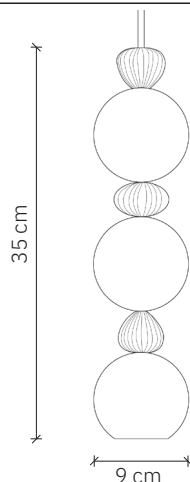

Bola Queen 3

design: 2023, Cezary Zadorożny

Model	Bola Queen 3
Material	Aluminium Brass
Finish	Powder-coated aluminium
Dimensions	Ø 9 cm, H: 35 cm
Power cord	Fabric-coated black silicone - 120 cm
Power supply	220-240V
Light Source	6W LED (dimnable)
Ceiling rose	Hemisphere ceiling rose - powder-coated steel
Weight	1,2 kg

Bola Queen 3

design: 2023, Cezary Zadorożny

Model	Bola Queen 3
EAN code	5902730888536
Producer	LOFTLIGHT Bottonova Sp. z o. o.
Design	Cezary Zadorożny
Type	Pendant lamp
Materials	Aluminium Brass
Finish	Powder-coated aluminium
Diameter	9 cm
Height	35 cm
Number of brass elements	5
Number of balls	2
Power cord	Fabric-coated black silicone
Standard cord length	120 cm
Power supply	220-240V
Light source	6W LED (dimnable)
Light colour	~3000K
Light stream	600 lm
Color Rendering Index	95 Ra
Ceiling rose	Hemisphere ceiling rose - powder-coated black steel
Number of light points	1
Weight	1,2 kg
IP protection degree	IP20