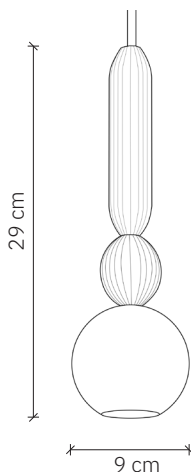

# Bosca

design: 2024, Cezary Zadorożny

<b>Model</b>	Bosca
<b>Material</b>	Aluminium   Brass
<b>Finish</b>	Powder-coated aluminium and brass
<b>Dimensions</b>	Ø 9 cm, H: 29 cm
<b>Power cord</b>	Fabric-coated black silicone - 120 cm
<b>Power supply</b>	220-240V
<b>Light Source</b>	6W LED (dimnable)
<b>Ceiling rose</b>	Hemisphere ceiling rose - powder-coated steel
<b>Weight</b>	0,8 kg

# Bosca

design: 2024, Cezary Zadorożny

Model	Bosca
EAN code	5902730888871
Producer	LOFTLIGHT   Bottonova Sp. z o. o.
Design	Cezary Zadorożny
Type	Pendant lamp
Materials	Aluminium   Brass
Finish	Powder-coated aluminium and brass
Diameter	9 cm
Height	29 cm
Power cord	Fabric-coated black silicone
Standard cord length	120 cm
Power supply	220-240V
Light source	6W LED (dimnable)
Light colour	~3000K
Light stream	600 lm
Color Rendering Index	95 Ra
Ceiling rose	Hemisphere ceiling rose - powder-coated steel (in lampshade colour)
Number of light points	1
Weight	0,8 kg
IP protection degree	IP20