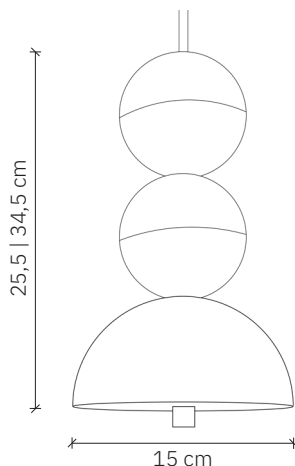

# Bosfor 2 | 3

design: 2022, Cezary Zadorożny

<b>Model</b>	Bosfor
<b>Material</b>	Aluminium   Concrete   Sanblasted glass
<b>Finish</b>	Powder-coated aluminium, coloured concrete, sandblasted glass
<b>Dimensions</b>	Ø 15 cm, H (with 2 balls): 25,5 cm, H (with 3 balls): 34,5
<b>Power cord</b>	Fabric-coated black silicone - 120 cm
<b>Power supply</b>	220-240V
<b>Light Source</b>	14W LED, ~3000K (dimnable)
<b>Ceiling rose</b>	Flat concrete ceiling rose
<b>Weight</b>	2 balls: 2,05 kg, 3 balls: 2,7 kg

# Bosfor 2 | 3

design: 2022, Cezary Zadorożny

Model	Bosfor
EAN code	2 balls: 5902730888093, 3 balls: 5902730888109
Producer	LOFTLIGHT   Bottonova Sp. z o. o.
Design	Cezary Zadorożny
Type	Pendant lamp
Materials	Aluminium   Concrete   Sandblasted glass
Finish	Powder-coated aluminium, coloured concrete, sandblasted glass
Diameter	15 cm
Height	25,5 cm (2 balls), 34,5 cm (3 balls)
Ball diameter	9 cm
Power cord	Fabric-coated black silicone
Standard cord length	120 cm
Power supply	220-240V
Light source	14W LED (dimnable)
Light colour	~3000K
Light stream	1400 lm
Color Rendering Index	95 Ra
Ceiling rose	Flat concrete ceiling rose, Ø 10 cm
Number of light points	1
Weight	2 balls: 2,05 kg, 3 balls: 2,7 kg
IP protection degree	IP20