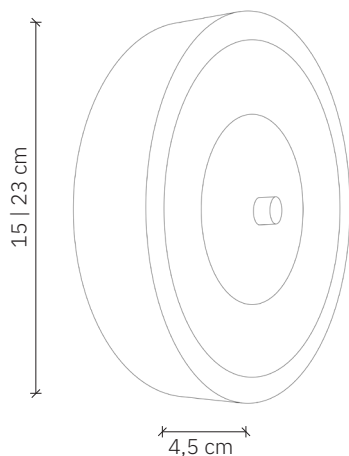

# Bugie 15 | 23

design: 2024, Cezary Zadorożny

<b>Model</b>	Bugie
<b>Material</b>	American walnut wood   Sandblasted glass   Aluminium
<b>Finish</b>	Raw wood, powder-coated aluminium
<b>Dimensions</b>	Ø 15 cm, H: 4,5 cm, Ø 23 cm, H: 4,5 cm
<b>Power supply</b>	220-240V
<b>Light Source</b>	14W LED (dimnable)
<b>Weight</b>	-

# Bugie 15 | 23

design: 2024, Cezary Zadorożny

Model	Bugie
EAN code	15: 5902730888833; 23: 5902730888840
Producer	LOFTLIGHT   Bottonova Sp. z o. o.
Design	Cezary Zadorożny
Type	Wall lamp
Materials	American walnut wood   Sandblasted glass   Aluminium
Finish	Raw wood, powder-coated aluminium
Diameter	15 cm, 23 cm
Height	4,5 cm
Power supply	220-240V
Light source	14W LED (dimmable)
Light colour	~3000K
Light stream	1400 lm
Color Rendering Index	95 Ra
Number of light points	1
Weight	-
IP protection degree	IP20