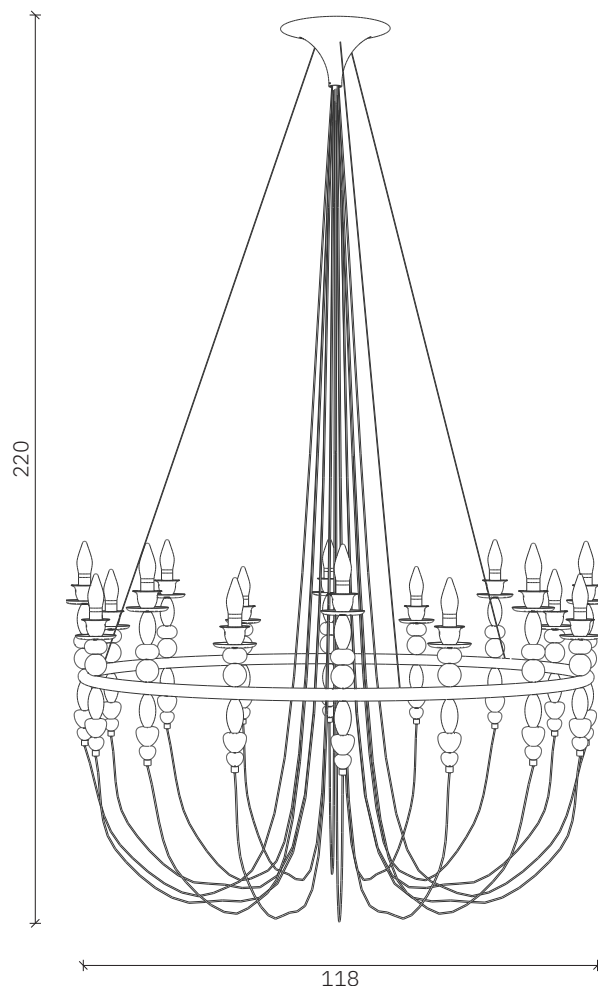

Dracula Chandelier

design: 2024, Cezary Zadorożny

Model	Dracula Chandelier
Material	Aluminium Brass Steel
Dimensions	Ø 118 cm, h 220 cm
Finish	Velvet with long pile
Power cord	Black mohair 300 cm
Steel cables length	158 cm
Power supply	220-240V
Light source	16 x E14
Ceiling rose	Dedicated aluminium covered with velvet structure
Weight	-

User Manual:

- Gently remove the packaging.
- Before starting the installation, check if the product is complete and contains all elements without any damage.
- Check if all cables have undamaged insulation of wires and conductors.
- If any damage occurred during transport, report it to the seller.
- Turn off the power in the room where the lamp will be installed. Switch off the circuit breakers or the main power switch.
- It is recommended that the fixture be installed by an electrician or a properly trained person.
- The manufacturer does not provide wall plugs with the lamp. It is recommended to purchase plugs specifically designed for the mounting surface.
- Use only recommended bulbs to avoid overheating.
- It is recommended to install with gloves.

Dracula Chandelier

design: 2024, Cezary Zadorożny

Model	Dracula Chandelier
EAN code	5902730888857
Producer	LOFTLIGHT Bottonova Sp. z o. o.
Design	Cezary Zadorożny
Type	Pendant lamp
Materials	Aluminium Brass Steel
Finish	Metal elements covered with velvet structure
Diameter	118 cm
Height	220 cm
Power cord	Black mohair 300 cm
Steel cables length	158 cm
Power supply	220V
Light source	16 x E14
Ceiling rose	Dedicated aluminium covered with velvet structure
Number of light points	16
IP protection degree	IP20