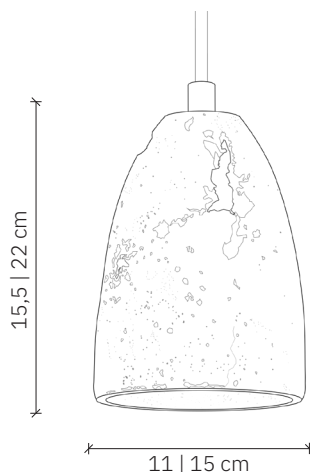

Febe Volcano 11 | 15

design: 2012, Cezary Zadorożny

Model	Febe Volcano 11 15
Material	Hand-cast concrete
Finish	Coloured concrete
Dimensions	Ø 11 cm, H: 15,5 cm; Ø 15 cm, H: 22 cm; Ø 19 cm, H: 27 cm
Power cord	Customer's choice
Power supply	220-240V
Light Source	E27 max. 15W
Ceiling rose	Flat concrete ceiling rose Ø 10 cm, mounting hole spacing: 6 cm
Weight	11: 0,8 kg; 15: 1,5 kg

Febe Volcano 11 | 15

design: 2012, Cezary Zadorożny

Model	Febe Volcano 11 15
EAN code Febe Volcano 11	5902730881247
EAN code Febe Volcano 15	5902730885795
Producer	LOFTLIGHT Bottonova Sp. z o. o.
Design	Cezary Zadorożny
Type	Pendant lamp
Materials	Hand-cast concrete
Finish	Coloured concrete
Diameter	11 cm 15 cm
Height	15,5 cm 22 cm
Power cord	Customer's choice
Standard cord length	120 cm
Power supply	220-240V
Light source	E27 max. 15W (bulb sold separately)
Ceiling rose	Flat concrete ceiling rose Ø 10 cm
Number of light points	1
Weight	11: 0,8 kg; 15: 1,5 kg
IP protection degree	IP20