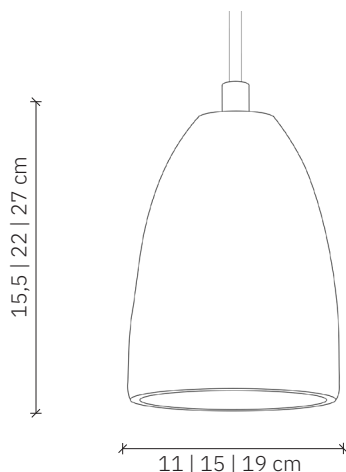

**Febe 11 | 15 | 19**

design: 2012, Cezary Zadorożny

<b>Model</b>	Febe 11   15   19
<b>Material</b>	Hand-cast concrete
<b>Finish</b>	Coloured concrete
<b>Dimensions</b>	Ø 11 cm, H: 15,5 cm; Ø 15 cm, H: 22 cm; Ø 19 cm, H: 27 cm
<b>Power cord</b>	Customer's choice
<b>Power supply</b>	220-240V
<b>Light Source</b>	E27 max. 40W
<b>Ceiling rose</b>	Flat concrete ceiling rose Ø 10 cm, mounting hole spacing: 6 cm
<b>Weight</b>	-

**Febe 11 | 15 | 19**

design: 2012, Cezary Zadorożny

Model	Febe 11   15   19
EAN code Febe 11	5902730880240
EAN code Febe 15	5902730880493
EAN code Febe 19	5902730880745
Producer	LOFTLIGHT   Bottonova Sp. z o. o.
Design	Cezary Zadorożny
Type	Pendant lamp
Materials	Hand-cast concrete
Finish	Coloured concrete
Diameter	11 cm   15 cm   19 cm
Height	15,5 cm   22 cm   27 cm
Power cord	Customer's choice
Standard cord length	120 cm
Power supply	220-240V
Light source	E27 max. 40W (bulb sold separately)
Ceiling rose	Flat concrete ceiling rose Ø 10 cm
Number of light points	1
Weight	-
IP protection degree	IP20