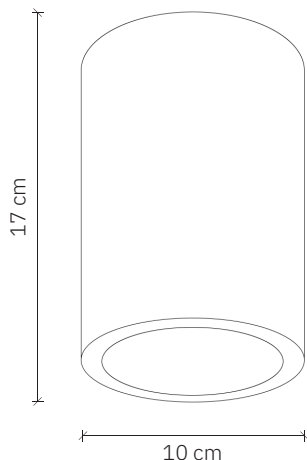

Funta

design: 2017, Cezary Zadorożny

Model	Funta
Material	Concrete
Finish	Coloured concrete
Dimensions	Ø 10 cm, H: 17 cm
Power supply	220-240V
Light Source	LED GU10 max. 15W (the set includes 5W LED)
Weight	-

Funta

design: 2017, Cezary Zadorożny

Model	Funta
EAN code	5902730885818
Producer	LOFTLIGHT Bottonova Sp. z o. o.
Design	Cezary Zadorożny
Type	Ceiling lamp
Materials	Concrete
Finish	Coloured concrete
Diameter	10 cm
Height	17 cm
Power supply	220-240V
Light source	LED GU10 max. 15W (the set includes 5W LED)
Light colour	~2900K
Light stream	480 lm
Number of light points	1
Weight	-
IP protection degree	IP20