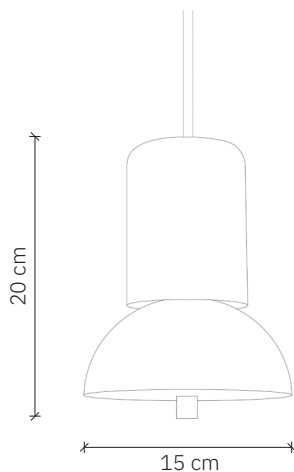

# Giro

design: 2022, Cezary Zadorożny

<b>Model</b>	Giro
<b>Material</b>	Aluminium   Concrete   Sandblasted glass
<b>Finish</b>	Powder-coated aluminium, coloured concrete, sandblasted glass
<b>Dimensions</b>	Ø 15 cm, H: 20 cm
<b>Power cord</b>	Fabric-coated black silicone - 120 cm
<b>Power supply</b>	220-240V
<b>Light Source</b>	14W LED ~3000K (dimnable)
<b>Ceiling rose</b>	Flat concrete ceiling rose in lampshade colour, Ø 10 cm
<b>Weight</b>	1,55 kg

# Giro

design: 2022, Cezary Zadorożny

Model	Giro
EAN code	5902730887928
Producer	LOFTLIGHT   Bottonova Sp. z o. o.
Design	Cezary Zadorożny
Type	Pendant lamp
Materials	Aluminium   Concrete   Sandblasted glass
Finish	Powder-coated aluminium, coloured concrete, sandblasted glass
Diameter	15 cm
Height	20 cm
Power cord	Fabric-coated black silicone
Standard cord length	120 cm
Power supply	220-240V
Light source	14W LED (dimmable)
Light colour	~3000K
Light stream	1400 lm
Color Rendering Index	95 Ra
Ceiling rose	Flat concrete ceiling rose in lampshade colour, Ø 10 cm
Number of light points	1
Weight	1,55 kg
IP protection degree	IP20