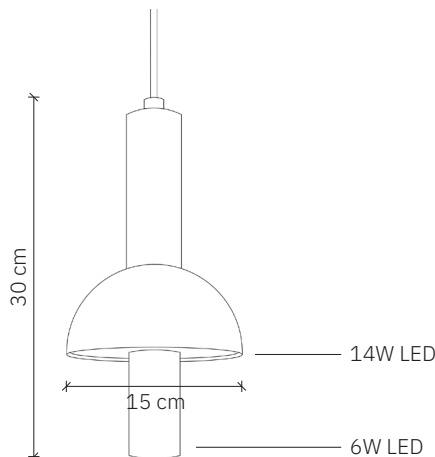

Hidalgo

design: 2024, Cezary Zadorożny

Model	Bosca
Material	Aluminium Sandblasted glass
Finish	Powder-coated aluminium, sandblasted glass
Dimensions	Ø 15 cm, H: 30 cm
Power cord	Fabric-coated black silicone - 120 cm
Power supply	220-240V
Light Source	1x 6W LED ~3000K, 1x 14W LED ~3000K (dimnable)
Ceiling rose	Flat aluminium ceiling rose in lampshade colour, Ø 10 cm
Weight	0,95 kg

User Manual:

- Gently remove the packaging.
- Before starting the installation, check if the product is complete and contains all elements without any damage.
- Check if all cables have undamaged insulation of wires and conductors.
- If any damage occurred during transport, report it to the seller.
- Turn off the power in the room where the lamp will be installed. Switch off the circuit breakers or the main power switch.
- It is recommended that the fixture be installed by an electrician or a properly trained person.
- The manufacturer does not provide wall plugs with the lamp. It is recommended to purchase plugs specifically designed for the mounting surface.
- Use only recommended bulbs to avoid overheating.
- It is recommended to install with gloves.

Hidalgo

design: 2024, Cezary Zadorożny

Model	Hidalgo
EAN code	5902730888543
Producer	LOFTLIGHT Bottonova Sp. z o. o.
Design	Cezary Zadorożny
Type	Pendant lamp
Materials	Aluminium Sandblasted glass
Finish	Powder-coated aluminium, sandblasted glass
Diameter	15 cm
Height	30 cm
Power cord	Fabric-coated black silicone
Standard cord length	120 cm
Power supply	220-240V
Light source	1x 6W LED, 1x 14W LED (dimmable)
Light colour	~3000K, ~3000K
Light stream	600 lm, 1400 lm
Color Rendering Index	95 Ra
Ceiling rose	Flat aluminium ceiling rose in lampshade colour, Ø 10 cm
Number of light points	1
Weight	0,95 kg
IP protection degree	IP20