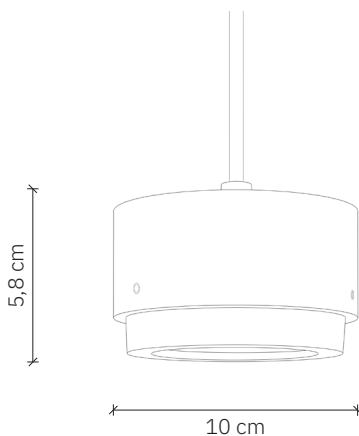

Jubi Pendant Concrete

design: 2024, Cezary Zadorożny

Model	Jubi Pendant Concrete
Material	Aluminium Concrete Sandblasted glass
Finish	Powder-coated aluminium, coloured concrete, sandblasted glass
Dimensions	Ø 10 cm, H: 5,8 cm
Power cord	Fabric-coated black silicone - 120 cm
Power supply	220-240V
Light Source	18W LED, ~3000 K (dimmable)
Ceiling rose	Flat aluminum powder-coated Ø 10 cm, mounting hole spacing: 6 cm
Weight	-

Jubi Pendant Concrete

design: 2024, Cezary Zadorożny

Model	Jubi Pendant Concrete
EAN code	5902730888963
Producer	LOFTLIGHT Bottonova Sp. z o. o.
Design	Cezary Zadorożny
Type	Pendant lamp
Materials	Aluminium Concrete Sandblasted glass
Finish	Powder-coated aluminium, coloured concrete, sandblasted glass
Diameter	10 cm
Height	5,8 cm
Power cord	Fabric-coated black silicone
Standard cord length	120 cm
Power supply	220-240V
Light source	18W LED (dimmable)
Light colour	~3000 K
Color Rendering Index	95 Ra
Light stream	1800 lm
Ceiling rose	Flat aluminum powder-coated Ø 10 cm (lampshade colour)
Number of light points	1
Weight	-
IP protection degree	IP20