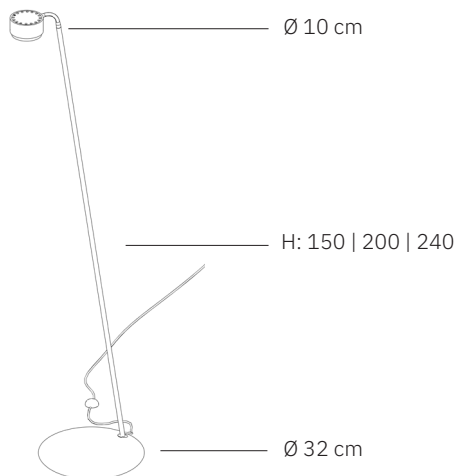

Jubi Concrete 150 | 200 | 240

design: 2023/24, Cezary Zadorożny

Model	Jubi Concrete
Material	Aluminium Concrete Sandblasted glass
Finish	Powder-coated aluminium elements, coloured concrete, sandblasted glass
Dimensions	Lampshade diameter: Ø 10 cm, Base diameter: 32 cm H: 150 200 240 cm
Power cord	Fabric-covered black silicone, 180 cm
Power supply	220-240V
Light Source	18W LED, ~3000 K, (with an in-line dimmer)
Weight	150: 5,6 kg 200: 6 kg 240: 6,5 kg

User Manual:

- Gently remove the packaging.
- Before starting the installation, check if the product is complete and contains all elements without any damage.
- Check if all cables have undamaged insulation of wires and conductors.
- If any damage occurred during transport, report it to the seller.
- Turn off the power in the room where the lamp will be installed. Switch off the circuit breakers or the main power switch.
- It is recommended that the fixture be installed by an electrician or a properly trained person.
- The manufacturer does not provide wall plugs with the lamp. It is recommended to purchase plugs specifically designed for the mounting surface.
- Use only recommended bulbs to avoid overheating.
- It is recommended to install with gloves.

Jubi Concrete 150 | 200 | 240

design: 2023/24, Cezary Zadorożny

Model	Jubi Concrete
EAN code 150	5902730888550
EAN code 200	5902730888567
EAN code 240	5902730888864
Producer	LOFTLIGHT Bottonova Sp. z o. o.
Design	Cezary Zadorożny
Type	Floor lamp
Materials	Aluminium Concrete Sandblasted glass
Finish	Powder-coated aluminium elements, coloured concrete, sandblasted glass
Lampshade diameter	10 cm
Base diameter	32 cm
Height	150 cm 200 cm 240 cm
Power cord	Fabric-covered black silicone
Standard cord length	180 cm
Power supply	220-240V
Light source	18W LED
Light colour	~3000 K
Light stream	1800 lm
Color Rendering Index	95 Ra
Number of light points	1
Weight	150: 5,6 kg, 200: 6 kg, 240: 6,5 kg
IP protection degree	IP20