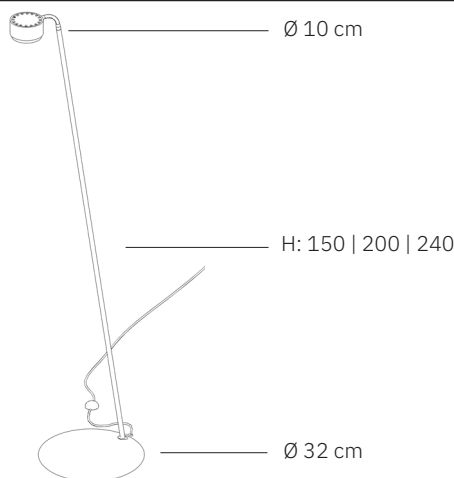

Jubi Wood 150 | 200 | 240

design: 2023/24, Cezary Zadorożny

Model	Jubi Wood
Material	Aluminium American walnut wood Sandblasted glass
Finish	Powder-coated aluminium elements, sandblasted glass
Dimensions	Lampshade diameter: Ø 10 cm, Base diameter: 32 cm H: 150 200 240 cm
Power cord	Fabric-covered black silicone, 180 cm
Power supply	220-240V
Light Source	18W LED, ~3000 K, (with an in-line dimmer)
Weight	150: 5,6 kg 200: 6 kg 240: 6,5 kg

User Manual:

- Gently remove the packaging.
- Before starting the installation, check if the product is complete and contains all elements without any damage.
- Check if all cables have undamaged insulation of wires and conductors.
- If any damage occurred during transport, report it to the seller.
- Turn off the power in the room where the lamp will be installed. Switch off the circuit breakers or the main power switch.
- It is recommended that the fixture be installed by an electrician or a properly trained person.
- The manufacturer does not provide wall plugs with the lamp. It is recommended to purchase plugs specifically designed for the mounting surface.
- Use only recommended bulbs to avoid overheating.
- It is recommended to install with gloves.

Jubi Wood 150 | 200 | 240

design: 2023/24, Cezary Zadorożny

Model	Jubi Wood
EAN code 150	5902730888895
EAN code 200	5902730888901
EAN code 240	5902730888918
Producer	LOFTLIGHT Bottonova Sp. z o. o.
Design	Cezary Zadorożny
Type	Floor lamp
Materials	Aluminium American walnut wood Sandblasted glass
Finish	Powder-coated aluminium elements, sandblasted glass
Lampshade diameter	10 cm
Base diameter	32 cm
Height	150 cm 200 cm 240 cm
Power cord	Fabric-covered black silicone
Standard cord length	180 cm
Power supply	220-240V
Light source	18W LED
Light colour	~3000 K
Light stream	1800 lm
Color Rendering Index	95 Ra
Number of light points	1
Weight	150: 5,6 kg, 200: 6 kg, 240: 6,5 kg
IP protection degree	IP20