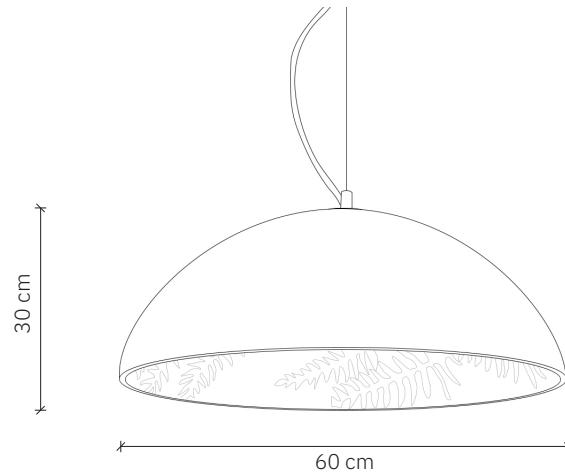

Jungle Deco

design: 2018, Cezary Zadorożny

Model	Jungle Deco
Material	Concrete Steel
Finish	Coloured concrete, stainless steel
Dimensions	Ø 60 cm, H: 30 cm
Power cord	Cotton-coated black silicone - 120 cm
Power supply	220-240V
Light Source	E27 max. 60W (not included)
Ceiling rose	Flat concrete ceiling rose
Weight	-

Jungle Deco

design: 2018, Cezary Zadorożny

Model	Jungle Deco
EAN code	5902730885856
Producer	LOFTLIGHT Bottonova Sp. z o. o.
Design	Cezary Zadorożny
Type	Pendant lamp
Materials	Concrete Steel
Finish	Coloured concrete, stainless steel
Diameter	60 cm
Height	30 cm
Power cord	Cotton-coated black silicone
Standard cord length	120 cm
Power supply	220-240V
Light source	E27 max. 40W (not included)
Ceiling rose	Flat concrete ceiling rose
Number of light points	1
Weight	-
IP protection degree	IP20