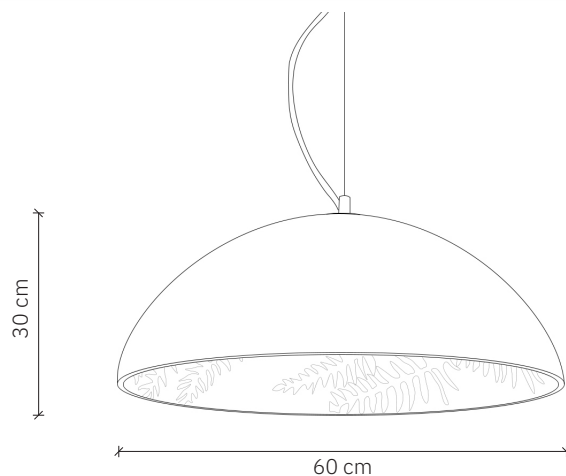

Jungle

design: 2018, Cezary Zadorożny

Model	Jungle
Material	Concrete Steel
Finish	Coloured concrete, stainless steel
Dimensions	Ø 60 cm, H: 30 cm
Power cord	Cotton-coated black silicone - 120 cm
Power supply	220-240V
Light Source	E27 max. 60W (not included)
Ceiling rose	Flat concrete ceiling rose
Weight	-

Jungle

design: 2018, Cezary Zadorożny

Model	Jungle
EAN code	5902730885849
Producer	LOFTLIGHT Bottonova Sp. z o. o.
Design	Cezary Zadorożny
Type	Pendant lamp
Materials	Concrete Steel
Finish	Coloured concrete, stainless steel
Diameter	60 cm
Height	30 cm
Power cord	Cotton-coated black silicone
Standard cord length	120 cm
Power supply	220-240V
Light source	E27 max. 40W (not included)
Ceiling rose	Flat concrete ceiling rose
Number of light points	1
Weight	-
IP protection degree	IP20