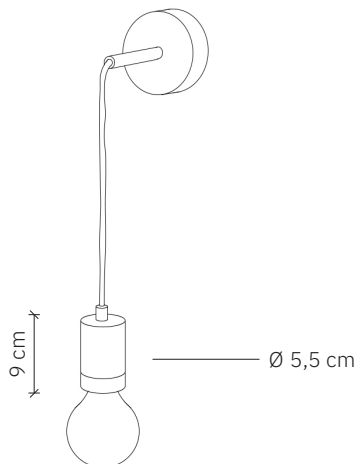

Kalla 1 Wall

design: 2019, Cezary Zadorożny

| | |
|----------------------------|--------------------------------------|
| Model | Kalla 1 Wall |
| Material | Hand-cast concrete Metal |
| Finish | Coloured concrete, metal elements |
| Dimensions | Ø 5,5 cm, H: 9 cm |
| Power cord | Fabric-covered black silicone, 20 cm |
| Power supply | 220-240V |
| Light Source | E27 max. 60 W (not included) |
| Wall mounting cover | Flat concrete cover, Ø 10 cm |
| Weight | 0,7 kg |

User Manual:

- Gently remove the packaging.
- Before starting the installation, check if the product is complete and contains all elements without any damage.
- Check if all cables have undamaged insulation of wires and conductors.
- If any damage occurred during transport, report it to the seller.
- Turn off the power in the room where the lamp will be installed. Switch off the circuit breakers or the main power switch.
- It is recommended that the fixture be installed by an electrician or a properly trained person.
- The manufacturer does not provide wall plugs with the lamp. It is recommended to purchase plugs specifically designed for the mounting surface.
- Use only recommended bulbs to avoid overheating.
- It is recommended to install with gloves.

Kalla 1 Wall

design: 2019, Cezary Zadorożny

| | |
|------------------------|-----------------------------------|
| Model | Kalla 1 Wall |
| EAN code | 5902730885870 |
| Producer | LOFTLIGHT Bottonova Sp. z o. o. |
| Design | Cezary Zadorożny |
| Type | Wall lamp |
| Materials | Hand-cast concrete Metal |
| Finish | Coloured concrete, metal elements |
| Diameter | 5,5 cm |
| Height | 9 cm |
| Power cord | Fabric-covered black silicone |
| Standard cord length | 20 cm |
| Power supply | 220-240V |
| Light source | E27 max. 60 W (not included) |
| Wall mounting cover | Flat concrete cover, Ø 10 cm |
| Number of light points | 1 |
| Weight | 0,7 kg |
| IP protection degree | IP20 |