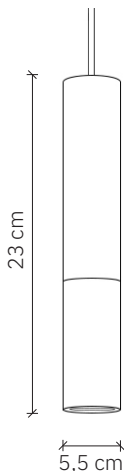

# Kalla Powder 23

design: 2023, Cezary Zadorożny

<b>Model</b>	Kalla Powder 23
<b>Material</b>	Hand-cast concrete   Aluminium
<b>Finish</b>	Coloured concrete, powder-coated aluminium
<b>Dimensions</b>	Ø 5,5 cm, H: 23 cm
<b>Power cord</b>	Customer's choice
<b>Power supply</b>	220-240V
<b>Light Source</b>	GU11 3W LED, ~3000 K
<b>Ceiling rose</b>	Flat concrete ceiling rose Ø 10 cm
<b>Weight</b>	1,4 kg

## User Manual:

- Gently remove the packaging.
- Before starting the installation, check if the product is complete and contains all elements without any damage.
- Check if all cables have undamaged insulation of wires and conductors.
- If any damage occurred during transport, report it to the seller.
- Turn off the power in the room where the lamp will be installed. Switch off the circuit breakers or the main power switch.
- It is recommended that the fixture be installed by an electrician or a properly trained person.
- The manufacturer does not provide wall plugs with the lamp. It is recommended to purchase plugs specifically designed for the mounting surface.
- Use only recommended bulbs to avoid overheating.
- It is recommended to install with gloves.

# Kalla Powder 23

design: 2023, Cezary Zadorożny

Model	Kalla Powder 23
EAN code	5902730888284
Producer	LOFTLIGHT   Bottonova Sp. z o. o.
Design	Cezary Zadorożny
Type	Pendant lamp
Materials	Hand-cast concrete   Aluminium
Finish	Coloured concrete, powder-coated aluminium
Diameter	5,5 cm
Height	23 cm
Power cord	Customer's choice
Standard cord length	120 cm
Power supply	220-240V
Light source	GU11 3W LED
Light colour	~3000 K
Light stream	300 lm
Color Rendering Index	95 Ra
Ceiling rose	Flat concrete ceiling rose Ø 10 cm
Number of light points	1
Weight	1,4 kg
IP protection degree	IP20