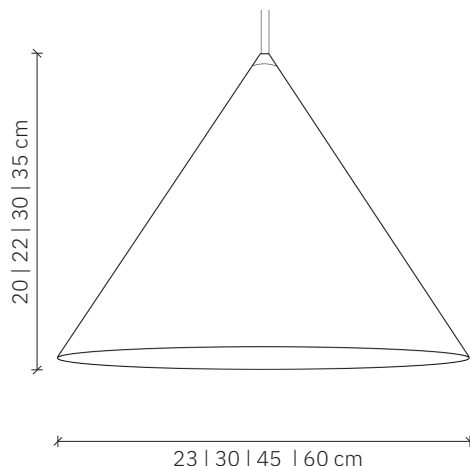

Konko Light Brass 30 | 45

design: 2019, Cezary Zadorożny

Model	Konko Light Brass
Material	Aluminium Brass
Finish	High polished brass, powder-coated aluminium
Dimensions	Ø 30 cm, H: 22 cm Ø 45 cm, H: 30 cm
Power cord	Fabric-coated black silicone - 120 cm
Power supply	220-240V
Light Source	E27 max. 60W (not included)
Ceiling rose	Cone ceiling rose - aluminium covered with velvet structure, Ø 12 cm
Weight	30: 0,97 kg; 45: 1,88 kg