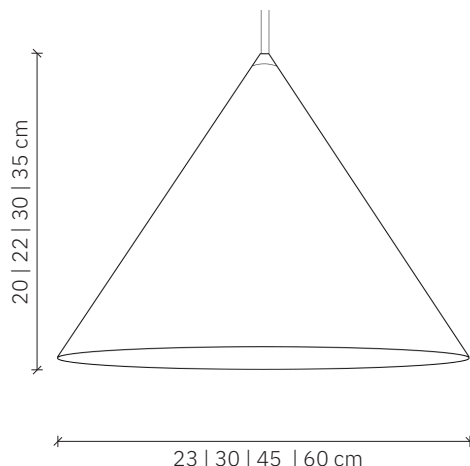

Konko Light Velvet 23 | 30 | 45 | 60

design: 2019, Cezary Zadorożny

Model	Konko Light Velvet
Material	Aluminium
Finish	Aluminium covered with velvet structure
Dimensions	Ø 23 cm, H: 20 cm, Ø 30 cm, H: 22 cm Ø 45 cm, H: 30 cm, Ø 60 cm, H: 35 cm
Power cord	Fabric-coated black silicone - 120 cm
Power supply	220-240V
Light Source	E27 max. 60W (not included)
Ceiling rose	Cone ceiling rose - aluminium covered with velvet structure, Ø 12 cm
Weight	23: 0,5 kg; 30: 0,68 kg; 45: 1,35 kg; 60: 2,2 kg

Konko Light Velvet 23 | 30 | 45 | 60

design: 2019, Cezary Zadorożny

Model	Konko Light Velvet
EAN code Konko Light Velvet 23	5902730888383
EAN code Konko Light Velvet 30	5902730887096
EAN code Konko Light Velvet 45	5902730887102
EAN code Konko Light Velvet 60	5902730886853
Producer	LOFTLIGHT Bottonova Sp. z o. o.
Design	Cezary Zadorożny
Type	Pendant lamp
Materials	Aluminium
Finish	Aluminium covered with velvet structure
Diameter	23 30 45 60 cm
Height	20 22 30 35 cm
Power cord	Fabric-coated black silicone
Standard cord length	120 cm
Power supply	220-240V
Light source	E27 max. 60W (not included)
Ceiling rose	Cone ceiling rose - aluminium covered with velvet structure, Ø 12 cm
Number of light points	1
Weight	23: 0,5 kg; 30: 0,68 kg; 45: 1,35 kg; 60: 2,2 kg
IP protection degree	IP20