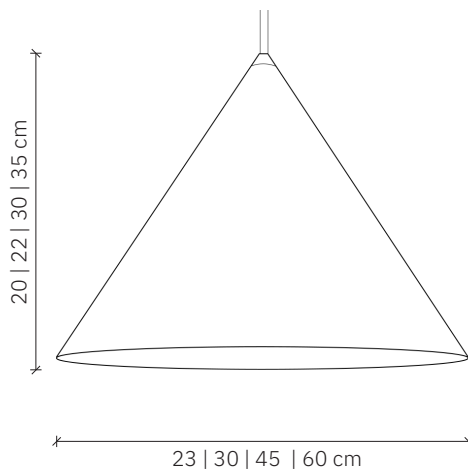

# Konko Light 23 | 30 | 45 | 60

design: 2019, Cezary Zadorożny

<b>Model</b>	Konko Light
<b>Material</b>	Aluminium
<b>Finish</b>	Powder-coated aluminium
<b>Dimensions</b>	Ø 23 cm, H: 20 cm, Ø 30 cm, H: 22 cm Ø 45 cm, H: 30 cm, Ø 60 cm, H: 35 cm
<b>Power cord</b>	Fabric-coated black silicone - 120 cm
<b>Power supply</b>	220-240V
<b>Light Source</b>	E27 max. 60W (not included)
<b>Ceiling rose</b>	Cone ceiling rose - powder-coated aluminium, Ø 12 cm
<b>Weight</b>	23: 0,45 kg; 30: 0,6 kg; 45: 1,22 kg; 60: 2,05 kg

# Konko Light 23 | 30 | 45 | 60

design: 2019, Cezary Zadorożny

Model	Konko Light
EAN code Konko Light 23	5902730888147
EAN code Konko Light 30	5902730886747
EAN code Konko Light 45	5902730886754
EAN code Konko Light 60	5902730886846
Producer	LOFTLIGHT   Bottonova Sp. z o. o.
Design	Cezary Zadorożny
Type	Pendant lamp
Materials	Aluminium
Finish	Powder-coated aluminium
Diameter	23   30   45   60 cm
Height	20   22   30   35 cm
Power cord	Fabric-coated black silicone
Standard cord length	120 cm
Power supply	220-240V
Light source	E27 max. 60W (not included)
Ceiling rose	Cone ceiling rose - powder-coated aluminium, Ø 12 cm
Number of light points	1
Weight	23: 0,45 kg; 30: 0,6 kg; 45: 1,22 kg; 60: 2,05 kg
IP protection degree	IP20