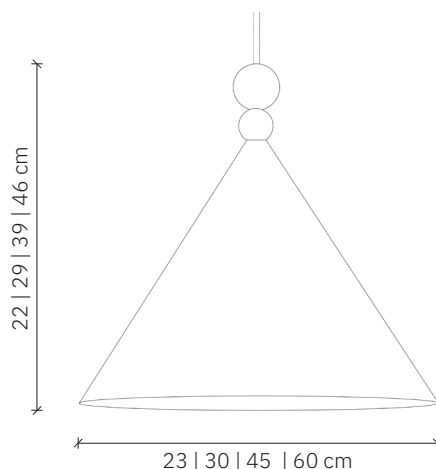

Konko 23 | 30 | 45 | 60

design: 2019, Cezary Zadorożny

Model	Konko
Material	Aluminium
Finish	Powder-coated aluminium
Dimensions	Ø 23 cm, H: 22 cm, Ø 30 cm, H: 29 cm Ø 45 cm, H: 39 cm, Ø 60 cm, H: 46 cm
Power cord	Fabric-coated black silicone - 120 cm
Power supply	220-240V
Light Source	E27 max. 60W (not included)
Ceiling rose	Cone ceiling rose - powder-coated aluminium, Ø 12 cm
Weight	23: 0,47 kg; 30: 0,62 kg; 45: 1,25 kg; 60: 2,1 kg

Konko 23 | 30 | 45 | 60

design: 2019, Cezary Zadorożny

Model	Konko
EAN code Konko 23	5902730888130
EAN code Konko 30	5902730886778
EAN code Konko 45	5902730886785
EAN code Konko 60	5902730886839
Producer	LOFTLIGHT Bottonova Sp. z o. o.
Design	Cezary Zadorożny
Type	Pendant lamp
Materials	Aluminium
Finish	Powder-coated aluminium
Diameter	23 30 45 60 cm
Height	22 29 39 46 cm
Power cord	Fabric-coated black silicone
Standard cord length	120 cm
Power supply	220-240V
Light source	E27 max. 60W (not included)
Ceiling rose	Cone ceiling rose - powder-coated aluminium, Ø 12 cm
Number of light points	1
Weight	23: 0,47 kg; 30: 0,62 kg; 45: 1,25 kg; 60: 2,1 kg
IP protection degree	IP20