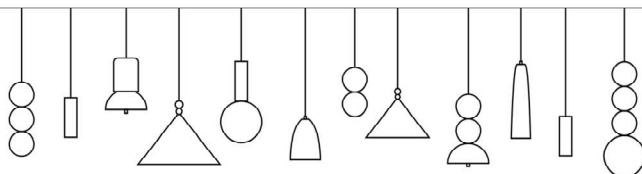

## PRODUCT DATA SHEET; INSTRUCTION

Lamp model:

KONKO LIGHT [23; 30; 45; 60]

**Materials used:** [aluminum base [powder coated; velvet covered]; polished brass], braided cable

**Diameter:** [23cm; 30cm; 45cm; 60cm]

**Height:** [22cm; 29cm; 39cm; 46cm]

**Standard suspension height:** 120cm

**Voltage:** 220-240V, 50-60Hz

**Light source:** [E27; E27 IP65]

E27 - Max 60W or energy-saving light source of energy class A++, A+ or A