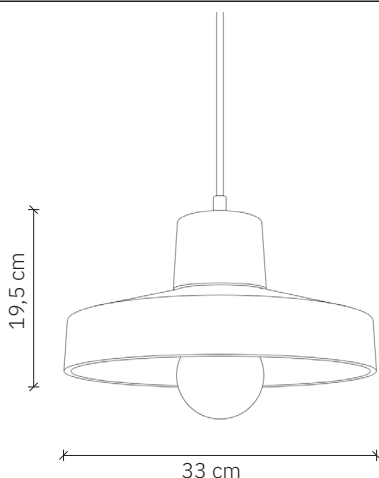

Korta 2 Concrete

design: 2015, Cezary Zadorożny

Model	Korta 2 Concrete
Material	Hand-cast concrete
Finish	Coloured concrete
Dimensions	Ø 33 cm, H: 19,5 cm
Power cord	Customer's choice
Power supply	220-240V
Light Source	E27 max. 40 W (bulb sold separately)
Ceiling rose	Flat concrete ceiling rose Ø 10 cm
Weight	-

Korta 2 Concrete

design: 2015, Cezary Zadorożny

Model	Korta 2 Concrete
EAN code	5902730886068
Producer	LOFTLIGHT Bottonova Sp. z o. o.
Design	Cezary Zadorożny
Type	Pendant lamp
Materials	Hand-cast concrete
Finish	Coloured concrete
Diameter	33 cm
Height	19,5 cm
Power cord	Customer's choice
Standard cord length	120 cm
Power supply	220-240V
Light source	E27 max. 40 W (bulb sold separately)
Ceiling rose	Flat concrete ceiling rose Ø 10 cm
Number of light points	1
Weight	-
IP protection degree	IP20