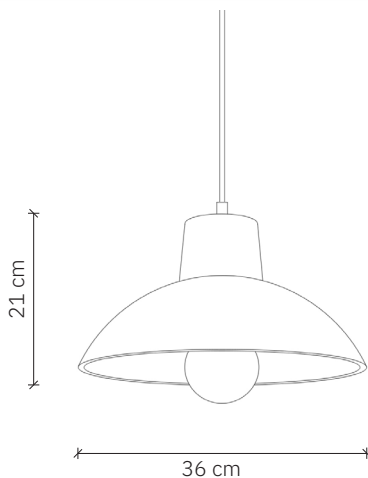

Korta 3 Concrete

design: 2015, Cezary Zadorożny

Model	Korta 3 Concrete
Material	Hand-cast concrete
Finish	Coloured concrete
Dimensions	Ø 36 cm, H: 21 cm
Power cord	Customer's choice
Power supply	220-240V
Light Source	E27 max. 40 W (bulb sold separately)
Ceiling rose	Flat concrete ceiling rose Ø 10 cm
Weight	-

Korta 3 Concrete

design: 2015, Cezary Zadorożny

Model	Korta 3 Concrete
EAN code	5902730886105
Producer	LOFTLIGHT Bottonova Sp. z o. o.
Design	Cezary Zadorożny
Type	Pendant lamp
Materials	Hand-cast concrete
Finish	Coloured concrete
Diameter	36 cm
Height	21 cm
Power cord	Customer's choice
Standard cord length	120 cm
Power supply	220-240V
Light source	E27 max. 40 W (bulb sold separately)
Ceiling rose	Flat concrete ceiling rose Ø 10 cm
Number of light points	1
Weight	-
IP protection degree	IP20