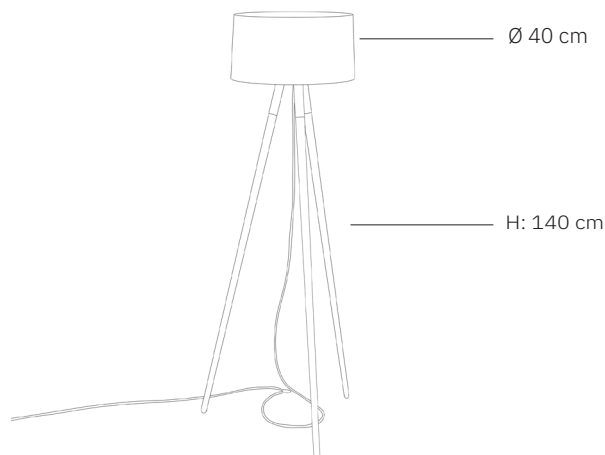

Malta Floor

design: 2019, Cezary Zadorożny

Model	Malta Floor
Material	Concrete Alder wood Steel
Finish	Coloured concrete, raw alder wood, steel elements
Dimensions	Lampshade diameter: Ø 40 cm, H: 140 cm
Power cord	Fabric-covered black silicone, 180 cm
Power supply	220-240V
Light Source	E27, max. 40W (not included)
Weight	-

User Manual:

- Gently remove the packaging.
- Before starting the installation, check if the product is complete and contains all elements without any damage.
- Check if all cables have undamaged insulation of wires and conductors.
- If any damage occurred during transport, report it to the seller.
- Turn off the power in the room where the lamp will be installed. Switch off the circuit breakers or the main power switch.
- It is recommended that the fixture be installed by an electrician or a properly trained person.
- The manufacturer does not provide wall plugs with the lamp. It is recommended to purchase plugs specifically designed for the mounting surface.
- Use only recommended bulbs to avoid overheating.
- It is recommended to install with gloves.

Malta Floor

design: 2019, Cezary Zadorożny

Model	Malta Floor
EAN code 150	5902730887034
Producer	LOFTLIGHT Bottonova Sp. z o. o.
Design	Cezary Zadorożny
Type	Floor lamp
Materials	Concrete Alder wood Steel
Finish	Coloured concrete, raw alder wood, steel elements
Lampshade diameter	40 cm
Height	140 cm
Power cord	Fabric-covered black silicone
Standard cord length	180 cm
Power supply	220-240V
Light source	E27, max. 40W (not included)
Number of light points	1
Weight	-
IP protection degree	IP20