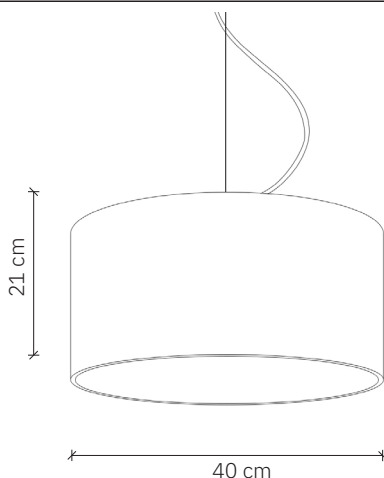

Malta

design: 2019, Cezary Zadorożny

Model	Malta
Material	Hand-cast concrete Steel
Finish	Coloured concrete, steel elements
Dimensions	Ø 40 cm, H: 21 cm
Power cord	Customer's choice
Power supply	220-240V
Light Source	E27 max. 40 W (bulb sold separately)
Ceiling rose	Flat concrete ceiling rose Ø 10 cm
Weight	-

Malta

design: 2019, Cezary Zadorożny

Model	Malta
EAN code	5902730886198
Producer	LOFTLIGHT Bottonova Sp. z o. o.
Design	Cezary Zadorożny
Type	Pendant lamp
Materials	Hand-cast concrete Steel
Finish	Coloured concrete, steel elements
Diameter	40 cm
Height	21 cm
Power cord	Customer's choice
Standard cord length	120 cm
Power supply	220-240V
Light source	E27 max. 40 W (bulb sold separately)
Ceiling rose	Flat concrete ceiling rose Ø 10 cm
Number of light points	1
Weight	-
IP protection degree	IP20