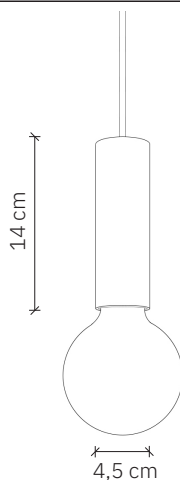

Matuba

design: 2020, Cezary Zadorożny

Model	Matuba
Material	Aluminium
Finish	Powder-coated aluminium
Dimensions	Ø 4,5 cm, H: 14 cm
Power cord	Fabric-coated black silicone - 120 cm
Power supply	220-240V
Light Source	E27 max. 60W (not included)
Ceiling rose	Flat powder-coated aluminium ceiling rose
Weight	0,5 kg

User Manual:

- Gently remove the packaging.
- Before starting the installation, check if the product is complete and contains all elements without any damage.
- Check if all cables have undamaged insulation of wires and conductors.
- If any damage occurred during transport, report it to the seller.
- Turn off the power in the room where the lamp will be installed. Switch off the circuit breakers or the main power switch.
- It is recommended that the fixture be installed by an electrician or a properly trained person.
- The manufacturer does not provide wall plugs with the lamp. It is recommended to purchase plugs specifically designed for the mounting surface.
- Use only recommended bulbs to avoid overheating.
- It is recommended to install with gloves.

Matuba

design: 2020, Cezary Zadorożny

Model	Matuba
EAN code	5902730886877
Producer	LOFTLIGHT Bottonova Sp. z o. o.
Design	Cezary Zadorożny
Type	Pendant lamp
Materials	Aluminium
Finish	Powder-coated aluminium
Diameter	4,5 cm
Height	14 cm
Power cord	Fabric-coated black silicone
Standard cord length	120 cm
Power supply	220-240V
Light source	E27 max. 60W (not included)
Ceiling rose	Flat aluminium ceiling rose (in lampshade colour)
Number of light points	1
Weight	0,5 kg
IP protection degree	IP20