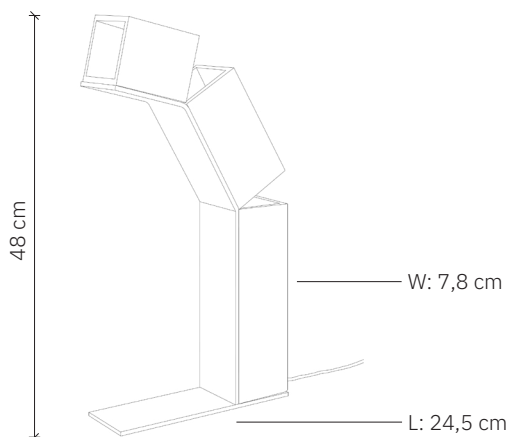

# Robot

design: 2022, Cezary Zadorožny, Joseph Caspari

<b>Model</b>	Robot
<b>Material</b>	Hand-cast concrete   Steel
<b>Finish</b>	Coloured concrete, stainless steel
<b>Dimensions</b>	W: 7,8 cm, L: 24,5 cm, H: 48 cm
<b>Power cord</b>	Fabric-covered black silicone, 160 cm
<b>Power supply</b>	220-240V
<b>Light Source</b>	2X 6 W LED, ~3000 K
<b>Weight</b>	-

# Robot

design: 2022, Cezary Zadorožny, Joseph Caspari

Model	Robot
EAN code	5902730887959
Producer	LOFTLIGHT   Bottonova Sp. z o. o.
Design	Cezary Zadorožny, Joseph Caspari
Type	Table lamp
Materials	Hand-cast concrete   Steel
Finish	Coloured concrete, stainless steel
Lampshade width	7,8 cm
Base length	24,5 cm
Height	48 cm
Power cord	Fabric-coated black silicone
Standard cord length	160 cm
Power supply	220-240V
Light source	2x 6 W LED
Light colour	~3000 K
Light stream	600 lm
Color Rendering Index	95 Ra
Number of light points	2
Weight	-
IP protection degree	IP20