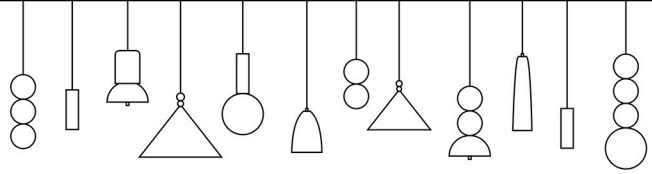

LOFTLIGHT

PRODUCT DATA SHEET; INSTRUCTION

Lamp model:

ROBOT

EAN 5902730887959

Materials used: hand poured concrete, stainless steel, sanded glass, braided cable

Height: 48cm

Width: 7,8cm

Length: 24,5cm

Standard cable length: ~180cm

Voltage: 220-240V, 50-60Hz

Light source: 2x LED: 6W, ~3000K, 444lm, >90Ra

User and installation manuals:

Please read the instructions before proceeding with the installation: