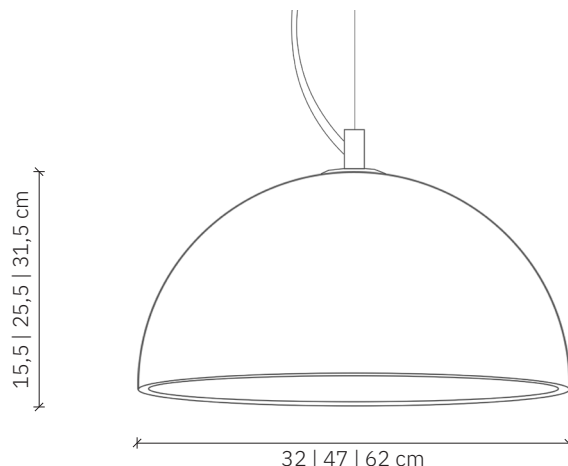

# Sfera Velvet 32 | 47 | 62

design: 2018, Cezary Zadorozny

<b>Model</b>	Sfera 32   47   62
<b>Material</b>	Concrete   Steel
<b>Finish</b>	Concrete covered with velvet structure, stainless steel
<b>Dimensions</b>	Ø 32 cm   Ø 47   Ø 62 cm, H: 15,5   25,5   31,5 cm
<b>Power cord</b>	Cotton-coated black silicone - 120 cm
<b>Power supply</b>	220-240V
<b>Light Source</b>	E27 max. 60W (not included)
<b>Ceiling rose</b>	Flat concrete ceiling rose covered with velvet structure with support cable
<b>Weight</b>	32: 4,1 kg; 47: 7,15 kg; 62: 12,7 kg
<b>Additional information</b>	Shipping on a half-pallet

# Sfera Velvet 32 | 47 | 62

design: 2018, Cezary Zadorożny

Model	Sfera 32   47   62
EAN code	32: 5902730886310; 47: 5902730886327; 62: 5902730886334
Producer	LOFTLIGHT   Bottonova Sp. z o. o.
Design	Cezary Zadorożny
Type	Pendant lamp
Materials	Concrete   Steel
Finish	Concrete covered with velvet structure, stainless steel
Diameter	32 cm   47 cm   62 cm
Height	15,5 cm   25,5 cm   31,5 cm
Power cord	Cotton-coated black silicone
Standard cord length	120 cm
Power supply	220-240V
Light source	E27 max. 40W (not included)
Ceiling rose	Flat concrete ceiling rose covered with velvet structure with support cable
Number of light points	1
Weight	32: 4,1 kg; 47: 7,15 kg; 62: 12,7 kg
IP protection degree	IP20