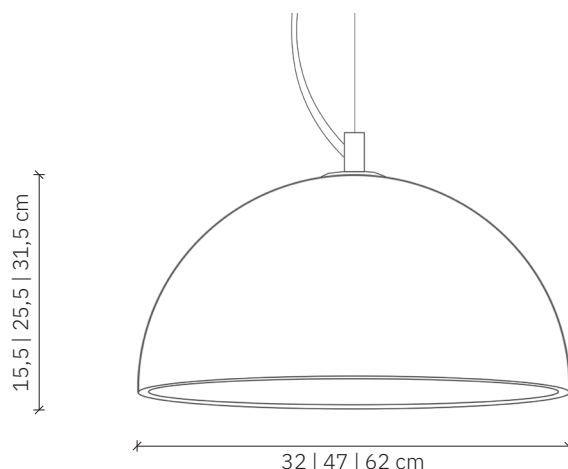

Sfera 32 | 47 | 62

design: 2018, Cezary Zadorożny

Model	Sfera 32 47 62
Material	Concrete Steel
Finish	Coloured concrete, stainless steel
Dimensions	Ø 32 cm Ø 47 Ø 62 cm, H: 15,5 25,5 31,5 cm
Power cord	Cotton-coated black silicone - 120 cm
Power supply	220-240V
Light Source	E27 max. 60W (not included)
Ceiling rose	Flat concrete ceiling rose with support cable
Weight	32: 4 kg; 47: 7 kg; 62: 12,5 kg
Additional information	Shipping on a half-pallet

User Manual:

- Gently remove the packaging.
- Before starting the installation, check if the product is complete and contains all elements without any damage.
- Check if all cables have undamaged insulation of wires and conductors.
- If any damage occurred during transport, report it to the seller.
- Turn off the power in the room where the lamp will be installed. Switch off the circuit breakers or the main power switch.
- It is recommended that the fixture be installed by an electrician or a properly trained person.
- The manufacturer does not provide wall plugs with the lamp. It is recommended to purchase plugs specifically designed for the mounting surface.
- Use only recommended bulbs to avoid overheating.
- It is recommended to install with gloves.

Sfera 32 | 47 | 62

design: 2018, Cezary Zadorożny

Model	Sfera 32 47 62
EAN code	32: 5902730884798; 47: 5902730884958; 62: 5902730885115
Producer	LOFTLIGHT Bottonova Sp. z o. o.
Design	Cezary Zadorożny
Type	Pendant lamp
Materials	Concrete Steel
Finish	Coloured concrete, stainless steel
Diameter	32 cm 47 cm 62 cm
Height	15,5 cm 25,5 cm 31,5 cm
Power cord	Cotton-coated black silicone
Standard cord length	120 cm
Power supply	220-240V
Light source	E27 max. 40W (not included)
Ceiling rose	Flat concrete ceiling rose with support cable
Number of light points	1
Weight	32: 4 kg; 47: 7 kg; 62: 12,5 kg
IP protection degree	IP20