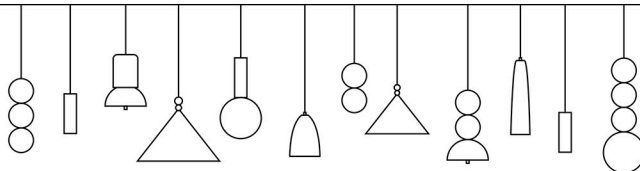

LOFTLIGHT

product name	SOPEL	SOPEL MULTI 5
EAN code	5902730886365	5902730886372
producent	LOFTLIGHT Bottonova Sp. z o.o.	
designer	Cezary Zadorożny	
type	pendant lamp	
materials	stainless steel, hand poured concrete, braided cable,	
colours	available in the LOFTLIGHT brand offer	
diameter of the shade	7cm	5 x 7cm
height	27cm	
standard cable length	~120cm	
ceiling rose type	flat, concrete	flat metal, black
waight	0,9 kg	4,5 kg
power supply	220-240V; 50-60Hz	
light source	Light bulb GU10 included	
power of the light source	5W	
dimnable	no	
color of light	~4000-4500K	
luminous flux	550lm	
color rendering index (CRI)	>80	
number of light points	1	5
IP protection degree	IP20	