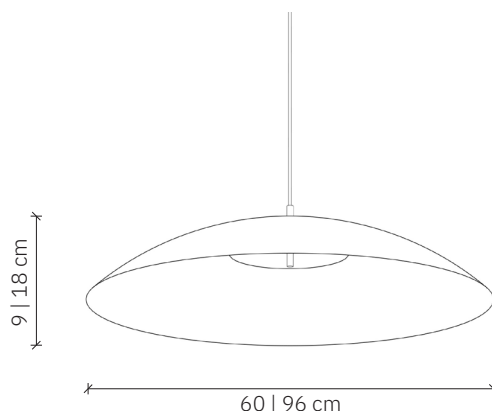

Telstar Velvet 60 | 96

design: Cezary Zadorożny

Model	Telstar Velvet 60 96
Material	Aluminium Glass
Finish	Aluminium covered with velvet structure, sandblasted glass
Dimensions	Ø 60 cm Ø 96 cm, H: 9 cm 18 cm
Power cord	Fabric-coated black silicone, 120 cm
Power supply	220-240V
Light Source	24W LED, ~3000 K (dimnable)
Ceiling rose	Oval aluminium ceiling rose covered with velvet structure
Weight	60: 2,5 kg; 96: 7 kg

Telstar Velvet 60 | 96

design: Cezary Zadorożny

Model	Teklstar Velvet 60 96
EAN code	60: 5902730887997; 96: 5902730887768
Producer	LOFTLIGHT Bottonova Sp. z o. o.
Design	Cezary Zadorożny
Type	Pendant lamp
Materials	Aluminium Glass
Finish	Aluminium covered with velvet structure, sandblasted glass
Diameter	60 cm 96 cm
Height	9 cm 18 cm
Power cord	Fabric-coated black silicone
Standard cord length	120 cm
Power supply	220-240V
Light source	24W LED (dimmable)
Light colour	~3000 K
Light stream	2400 lm
Color Rendering Index	95 Ra
Ceiling rose	Oval aluminium ceiling rose covered with velvet structure
Number of light points	1
Weight	60: 2,5 kg; 96: 7 kg
IP protection degree	IP20