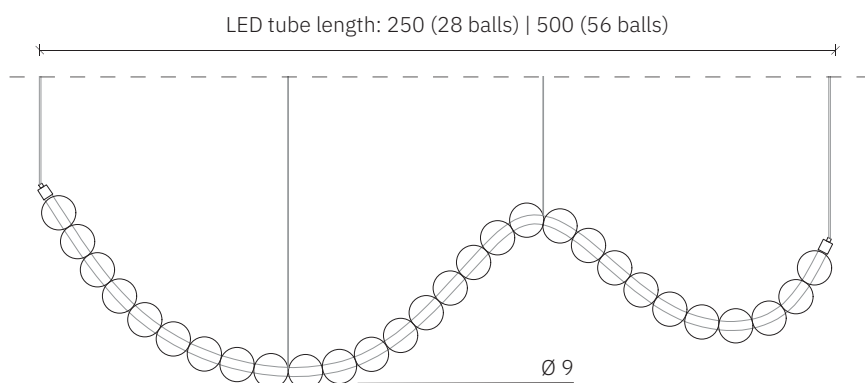

# Daisy 925 | 950

design: 2024, Cezary Zadorożny

<b>Model</b>	Daisy
<b>Material</b>	Sandblasted glass, aluminum caps, steel cables
<b>Dimensions</b>	Daisy 925: L: 250 cm, Ø 9 cm (ball) Daisy 950: L: 500 cm, Ø 9 cm (ball)
<b>Power cord</b>	Transparent
<b>Power supply</b>	230V
<b>Light source</b>	Flexible LED tube
<b>Ceiling rose</b>	Optional, according to the customer's choice
<b>Weight</b>	250: ~6,5kg   500: ~12,5kg
<b>Packaging</b>	250: 3 x 34x23x20, 1 x 27x40x25   500: 5 x 34x23x20, 1 x 27x40x25, shipping on a half-pallet

# Daisy 925 | 950

design: 2024, Cezary Zadorożny

Model	Daisy
EAN Code	Daisy 925: 5902730889007, Daisy 950: 5902730889014
Producer	LOFTLIGHT   Bottonova Sp. z o.o.
Design	Cezary Zadorożny
Type	Pendant lamp
Materials	Sandblasted glass, aluminum caps, steel cables
LED Tube lenght	250 cm   500 cm
Ball diameter	9 cm
Number of balls	28   56
Ceiling rose	Optional, according to the customer's choice
Weight	250: ~6,5kg   500: ~12,5kg
Power cord	Transparent
Power supply	230V
Light source	Flexible LED tube
Light colour	~3000 K
IP protection degree	IP20 (optional IP65 version)