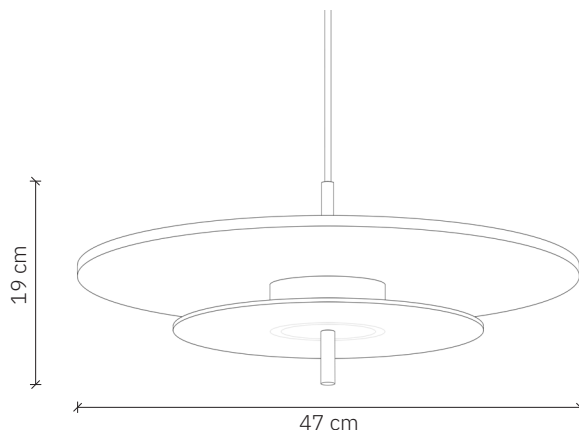

Aeroplan Wood Pendant

design: 2024, Cezary Zadorożny

Model	Aeroplan Wood Pendant
Material	American walnut wood Aluminium Sandblasted glass
Finish	Raw wood, powder-coated aluminium, sanblasted glass
Dimensions	Ø 47 cm, H: 19 cm
Power cord	Fabric-coated black silicone- 120 cm
Power supply	220-240V
Light Source	24 W LED, ~3000 K (dimnable)
Ceiling rose	Flat aluminium, powder-coated
Weight	-

Aeroplan Wood Pendant

design: 2024, Cezary Zadorożny

Model	Aeroplan Wood Pendant
EAN code	5902730889090
Producer	LOFTLIGHT Bottonova Sp. z o. o.
Design	Cezary Zadorożny
Type	Pendant lamp
Materials	American walnut wood Aluminium Sandblasted glass
Finish	Raw wood, powder-coated aluminium, sanblasted glass
Diameter	47 cm
Height	19 cm
Power cord	Fabric-coated black silicone
Standard cord length	120 cm
Power supply	220-240V
Light source	24W LED (dimnable)
Light colour	~3000 K
Litght stream	2400 lm
Color Rendering Index	95 Ra
Ceiling rose	Flat aluminum ceiling canopy, powder-coated
Number of light points	1
Weight	-
IP protection degree	IP20