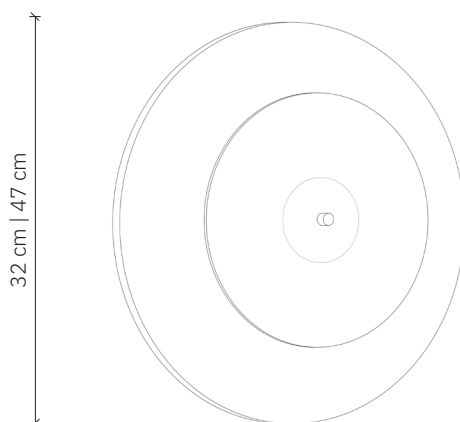

# Aeroplan Wood Wall 32 | 47

design: 2024, Cezary Zadorożny

<b>Model</b>	Aeroplan Wood Wall
<b>Material</b>	American walnut wood   Aluminium   Sandblasted glass
<b>Finish</b>	Raw wood, powder-coated aluminium, sanblasted glass
<b>Dimensions</b>	Ø 32 cm   Ø 47 cm , H: 19 cm
<b>Power supply</b>	220-240V
<b>Light Source</b>	14 W LED, ~3000 K (dimnable)
<b>Weight</b>	-

# Aeroplan Wood Wall 32 | 47

design: 2024, Cezary Zadorożny

Model	Aeroplan Wood Wall
EAN code	32: 5902730889076; 47: 5902730889083
Producer	LOFTLIGHT   Bottonova Sp. z o. o.
Design	Cezary Zadorożny
Type	Pendant lamp
Materials	American walnut wood   Aluminium   Sandblasted glass
Finish	Raw wood, powder-coated aluminium, sanblasted glass
Diameter	32 cm   47 cm
Height	6,5 cm
Power supply	220-240V
Light source	14W LED (dimnable)
Light colour	~3000 K
Light stream	1400 lm
Color Rendering Index	95 Ra
Number of light points	1
Weight	-
IP protection degree	IP20