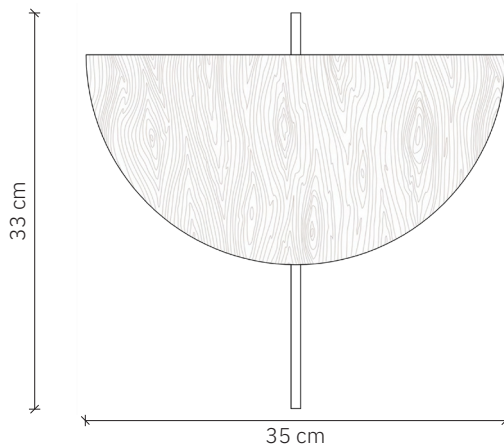

Aguila

design: 2024, Cezary Zadorożny

Model	Aguila
Material	American walnut wood Sandblasted glass
Finish	Raw wood, sandblasted glass
Dimensions	W: 35 cm, H: 33 cm
Power supply	220-240 V
Light Source	14W LED, ~3000 K (dimnable)
Weight	-

Aguila

design: 2024, Cezary Zadorożny

Model	Aguila
EAN code	5902730889069
Producer	LOFTLIGHT Bottonova Sp. z o. o.
Design	Cezary Zadorożny
Type	Wall lamp
Materials	American walnut wood Sandblasted glass
Finish	Raw wood, sandblasted glass
Width	35 cm
Height	33 cm
Power supply	220V
Light source	14 W LED
Light colour	~3000 K
Light stream	1400 lm
Color Rendering Index	95 Ra
Number of light points	2
Weight	-
IP protection degree	IP20