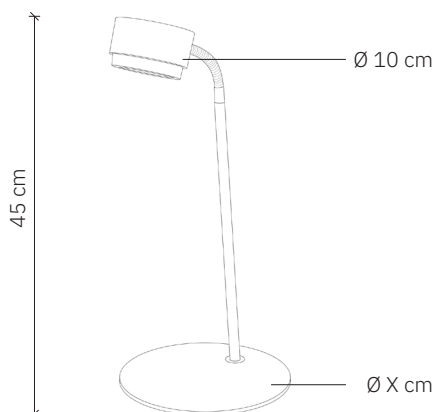

Jubi Wood Table

design: 2024, Cezary Zadorożny

Model	Jubi Wood Table
Material	Aluminium American walnut wood Sandblasted glass
Finish	Powder-coated aluminium elements, sandblasted glass
Dimensions	Lampshade diameter: Ø 10 cm, Base diameter: cm H: 45 cm
Power cord	Fabric-covered black silicone, 160 cm
Power supply	220-240V
Light Source	18W LED, ~3000 K, (with an in-line dimmer)
Weight	-

User Manual:

- Gently remove the packaging.
- Before starting the installation, check if the product is complete and contains all elements without any damage.
- Check if all cables have undamaged insulation of wires and conductors.
- If any damage occurred during transport, report it to the seller.
- Turn off the power in the room where the lamp will be installed. Switch off the circuit breakers or the main power switch.
- It is recommended that the fixture be installed by an electrician or a properly trained person.
- The manufacturer does not provide wall plugs with the lamp. It is recommended to purchase plugs specifically designed for the mounting surface.
- Use only recommended bulbs to avoid overheating.
- It is recommended to install with gloves.

Jubi Wood Table

design: 2024, Cezary Zadorożny

Model	Jubi Wood Table
EAN code	5902730889151
Producer	LOFTLIGHT Bottonova Sp. z o. o.
Design	Cezary Zadorożny
Type	Table lamp
Materials	Aluminium American walnut wood Sandblasted glass
Finish	Powder-coated aluminium elements, sandblasted glass
Lampshade diameter	10 cm
Base diameter	32 cm
Height	45 cm
Power cord	Black silicone
Standard cord length	160 cm
Power supply	220-240V
Light source	18W LED
Light colour	~3000 K
Color Rendering Index	95 Ra
Light stream	1800 lm
Number of light points	1
Weight	-
IP protection degree	IP20