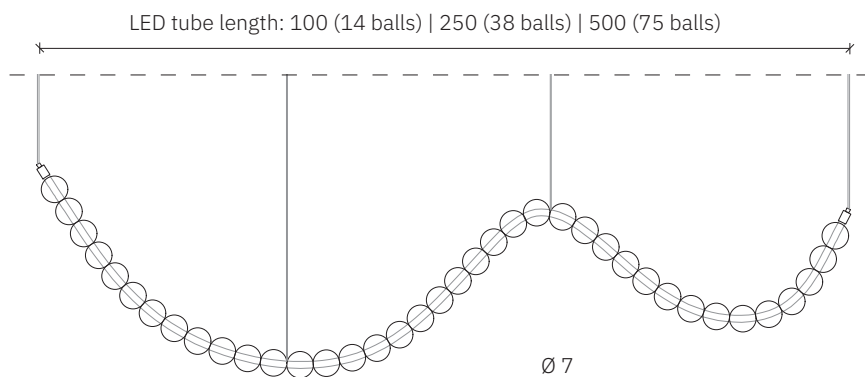

# Daisy 710 | 725 | 750

design: 2024, Cezary Zadorożny

<b>Model</b>	Daisy
<b>Material</b>	Sandblasted glass, aluminum caps, steel cables
<b>Dimensions</b>	Daisy 710: L: 100 cm, Ø 7 cm (ball) Daisy 725: L: 250 cm, Ø 7 cm (ball) Daisy 750: L: 500 cm, Ø 7 cm (ball)
<b>Power cord</b>	Transparent
<b>Power supply</b>	230V
<b>Light source</b>	Flexible LED tube 20W/1m
<b>Ceiling rose</b>	Optional, according to the customer's choice
<b>Weight</b>	250: ~6,5kg   500: ~12,5kg
<b>Packaging</b>	250: 3 x 34x23x20, 1 x 27x40x25   500: 5 x 34x23x20, 1 x 27x40x25, shipping on a half-pallet

# Daisy 710 | 725 | 750

design: 2024, Cezary Zadorożny

Model	Daisy
EAN Code Daisy 710	5902730889212
EAN Code Daisy 725	5902730889021
EAN Code Daisy 750	5902730889038
Producer	LOFTLIGHT   Bottonova Sp. z o.o.
Design	Cezary Zadorożny
Type	Pendant lamp
Materials	Sandblasted glass, aluminum caps, steel cables
LED Tube length	100 cm   250 cm   500 cm
Ball diameter	7 cm
Number of balls	14   38   75
Ceiling rose	Optional, according to the customer's choice
Weight	250: ~6,5kg   500: ~12,5kg
Power cord	Transparent
Power supply	230V
Light source	Flexible LED tube 20W/1m
Light colour	~3000 K
Light stream	1109 lm
Color Rendering Index	80 Ra
IP protection degree	IP20 (optional IP65 version)