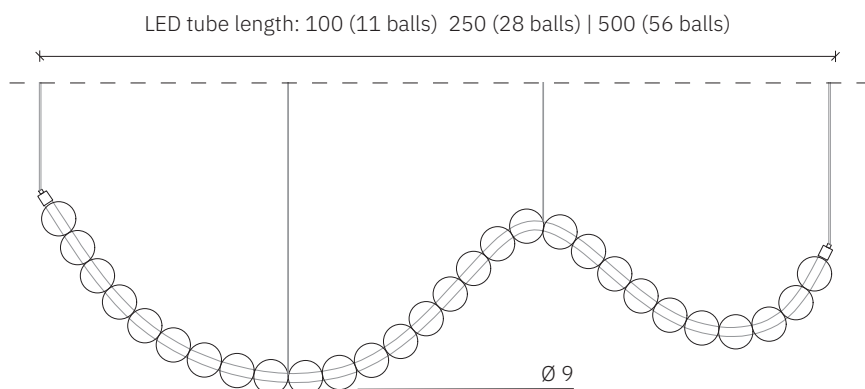

# Daisy 910 | 925 | 950

design: 2024, Cezary Zadorożny

<b>Model</b>	Daisy
<b>Material</b>	Sandblasted glass, aluminum caps, steel cables
<b>Dimensions</b>	Daisy 910: L: 100 cm, Ø 9 cm (ball) Daisy 925: L: 250 cm, Ø 9 cm (ball) Daisy 950: L: 500 cm, Ø 9 cm (ball)
<b>Power cord</b>	Transparent
<b>Power supply</b>	230V
<b>Light source</b>	Flexible LED tube 20W/1m
<b>Ceiling rose</b>	Optional, according to the customer's choice
<b>Weight</b>	250: ~6,5kg   500: ~12,5kg
<b>Packaging</b>	250: 3 x 34x23x20, 1 x 27x40x25   500: 5 x 34x23x20, 1 x 27x40x25, shipping on a half-pallet

# Daisy 910 | 925 | 950

design: 2024, Cezary Zadorożny

Model	Daisy
EAN Code 910	5902730889205
EAN Code 925	5902730889007
EAN Code 950	5902730889007
Producer	LOFTLIGHT   Bottonova Sp. z o.o.
Design	Cezary Zadorożny
Type	Pendant lamp
Materials	Sandblasted glass, aluminum caps, steel cables
LED Tube length	100 cm   250 cm   500 cm
Ball diameter	9 cm
Number of balls	11   28   56
Ceiling rose	Optional, according to the customer's choice
Weight	250: ~6,5kg   500: ~12,5kg
Power cord	Transparent
Power supply	230V
Light source	Flexible LED tube 20W/1m
Light colour	~3000 K
Light stream	1109 lm
Color Rendering Index	80 Ra
IP protection degree	IP20 (optional IP65 version)