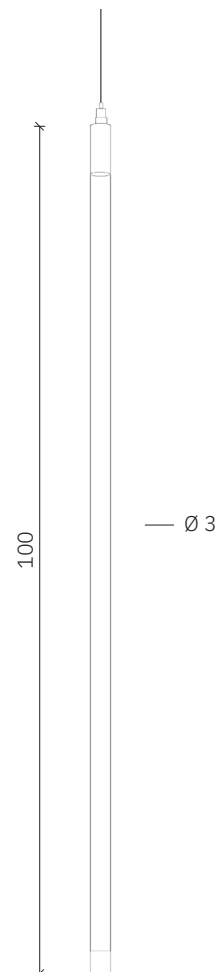

Semira

design: 2025, Cezary Zadorożny

Model	Semira
Material	Aluminium Glass
Dimensions	Ø 3 cm, H: ~100 cm
Finish	Powder coated aluminium elements
Power cord	Thin steel power wires
Power supply	220-240 V
Light source	Flexible LED tube 15W
Ceiling rose	Dedicated aluminium ceiling rose
Weight	-

User Manual:

- Gently remove the packaging.
- Before starting the installation, check if the product is complete and contains all elements without any damage.
- Check if all cables have undamaged insulation of wires and conductors.
- If any damage occurred during transport, report it to the seller.
- Turn off the power in the room where the lamp will be installed. Switch off the circuit breakers or the main power switch.
- It is recommended that the fixture be installed by an electrician or a properly trained person.
- The manufacturer does not provide wall plugs with the lamp. It is recommended to purchase plugs specifically designed for the mounting surface.
- Use only recommended bulbs to avoid overheating.

Semira

design: 2025, Cezary Zadorożny

Model	Semira
EAN code	5902730889243
Producer	LOFTLIGHT Bottonova Sp. z o. o.
Design	Cezary Zadorożny
Type	Pendant lamp
Materials	Aluminium Glass
Finish	Powder coated aluminium elements
Diameter	3 cm
Height	~100 cm
Power cord	Thin steel power wires
Power supply	220-240 V
Light source	Flexible LED tube 15W
Light colour	~ 3000K
Light stream	1500 lm
Color Rendering Index	90 Ra
Ceiling rose	Dedicated aluminium ceiling rose
Number of light points	1
Weight	-
IP protection degree	IP20