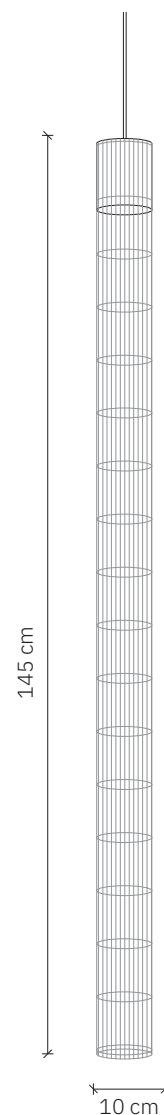

Stelar 145

design: 2025, Cezary Zadorożny

Model	Stelar 145
Material	Lampshade: aluminium Mesh: metal (type depending on chosen colour)
Finish	Type of finish depends on chosen colour
Dimensions	Ø 10 cm, H: 145 cm
Power cord	Transparent two-core cord
Power supply	220-240 V
Light source	24W LED, ~ 3000K (dimmable)
Ceiling rose	Dedicated aluminium ceiling rose
Weight	-

User Manual:

- Gently remove the packaging.
- Before starting the installation, check if the product is complete and contains all elements without any damage.
- Check if all cables have undamaged insulation of wires and conductors.
- If any damage occurred during transport, report it to the seller.
- Turn off the power in the room where the lamp will be installed. Switch off the circuit breakers or the main power switch.
- It is recommended that the fixture be installed by an electrician or a properly trained person.
- The manufacturer does not provide wall plugs with the lamp. It is recommended to purchase plugs specifically designed for the mounting surface.
- Use only recommended bulbs to avoid overheating.

Stelar 145

design: 2025, Cezary Zadorożny

Model	Stelar 145
EAN code Brass	5902730889328
EAN code Nordic gold	5902730889298
EAN code Phosphor bronze	5902730889359
EAN code Stainless steel	5902730889267
Producer	LOFTLIGHT Bottonova Sp. z o. o.
Design	Cezary Zadorożny
Type	Pendant lamp
Materials	Lampshade: aluminium Mesh: metal (type depending on chosen colour)
Finish	Type of finish depends on chosen colour
Available colours	Nordic gold, Brass, Phosphor bronze, Stainless steel
Diameter	10 cm
Height	145 cm
Power cord	Transparent two-core cord
Standard cord length	120 cm
Power supply	220-240 V
Light source	24 W LED (dimmable)
Light colour	~ 3000K
Light stream	2400 lm
Color Rendering Index	90 Ra
Ceiling rose	Dedicated aluminium ceiling rose
Number of light points	1
Weight	-
IP protection degree	IP20