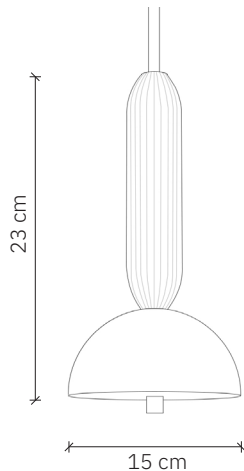

Vicky

design: 2025, Cezary Zadorożny

Model	Vicky
Material	Aluminium Brass
Finish	Powder-coated aluminium and brass
Dimensions	Ø 15 cm, H: 23 cm
Power cord	Fabric-coated black silicone - 120 cm
Power supply	220-240V
Light Source	14W LED (dimnable)
Ceiling rose	Flat aluminium ceiling rose, Ø 10 cm (in lampshade colour)
Weight	-

User Manual:

- Gently remove the packaging.
- Before starting the installation, check if the product is complete and contains all elements without any damage.
- Check if all cables have undamaged insulation of wires and conductors.
- If any damage occurred during transport, report it to the seller.
- Turn off the power in the room where the lamp will be installed. Switch off the circuit breakers or the main power switch.
- It is recommended that the fixture be installed by an electrician or a properly trained person.
- The manufacturer does not provide wall plugs with the lamp. It is recommended to purchase plugs specifically designed for the mounting surface.
- Use only recommended bulbs to avoid overheating.
- It is recommended to install with gloves.

Vicky

design: 2025, Cezary Zadorożny

Model	Vicky
EAN code	5902730889236
Producer	LOFTLIGHT Bottonova Sp. z o. o.
Design	Cezary Zadorożny
Type	Pendant lamp
Materials	Aluminium Brass
Finish	Powder-coated aluminium and brass
Diameter	15 cm
Height	23 cm
Power cord	Fabric-coated black silicone
Standard cord length	120 cm
Power supply	220-240V
Light source	14W LED (dimmable)
Light colour	~3000K
Light stream	1400 lm
Color Rendering Index	95 Ra
Ceiling rose	Flat aluminium ceiling rose, Ø 10 cm (in lampshade colour)
Number of light points	1
Weight	-
IP protection degree	IP20